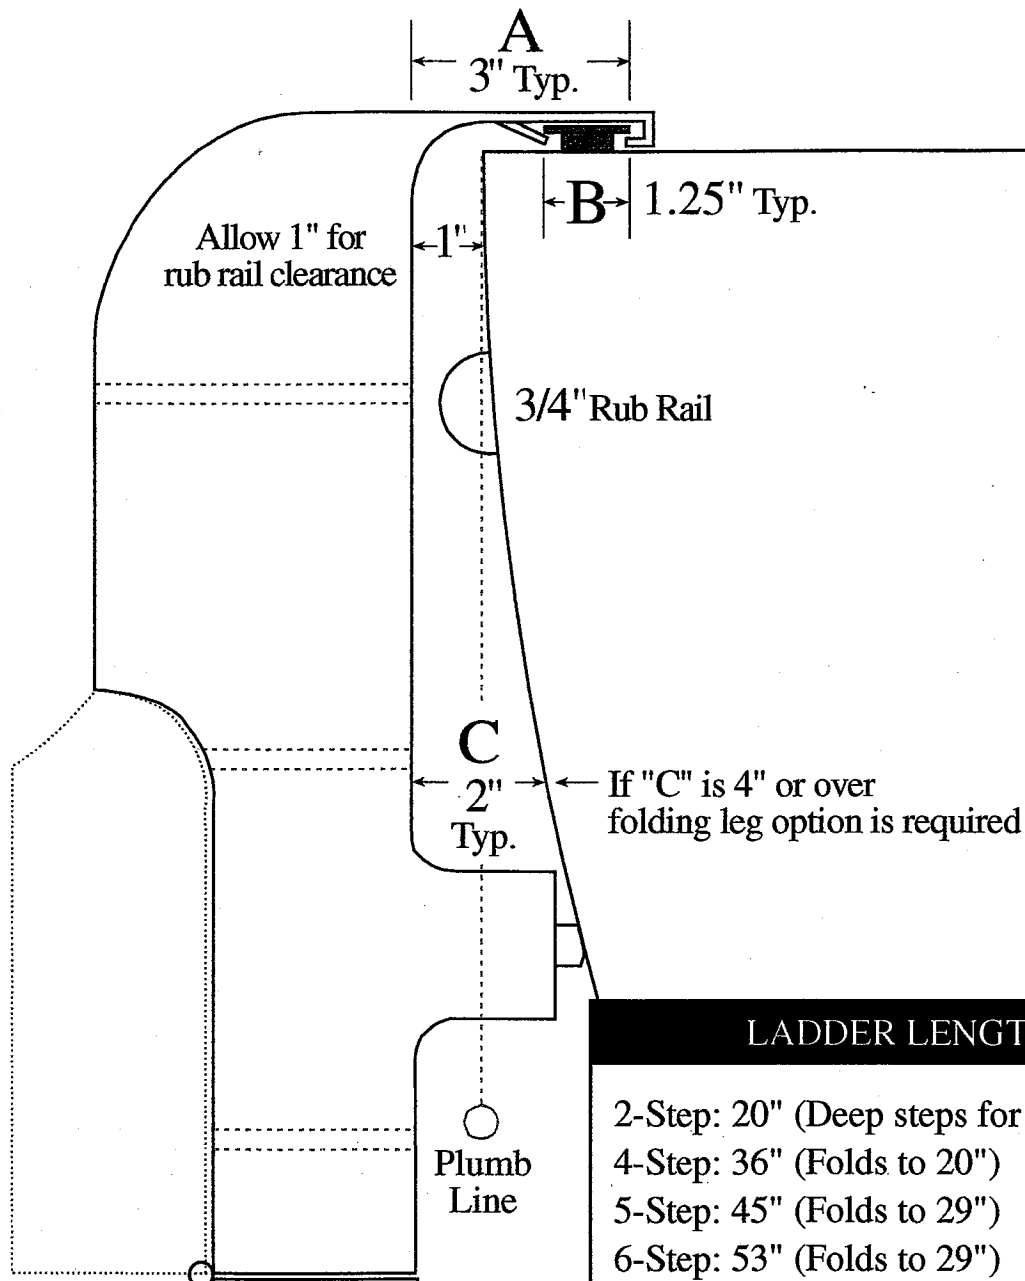

Specifications for Ladder Mounting Hardware

Hanging hardware is ordered separately. Specify genoa track, hull mount or toe-rail. Please specify actual dimensions for A, B & C.
If you need additional info, contact us at 1-800-899-3996.
(Genoa track shown in example below.)