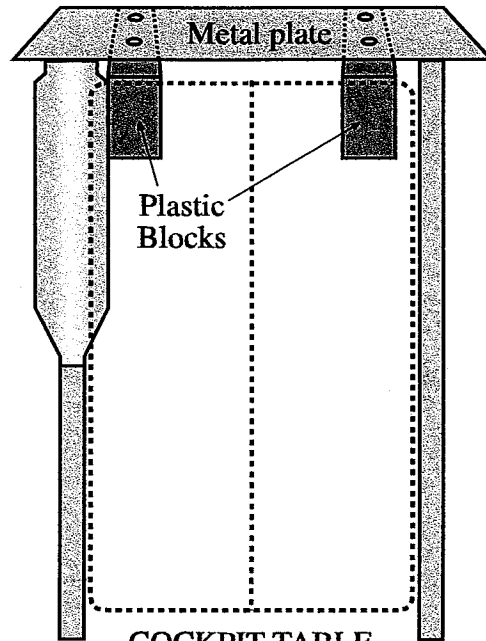

Throttle /Shift Lever Casing

COCKPIT TABLE
(Mounts to two starboard
blocks that are attached to
metal plate)