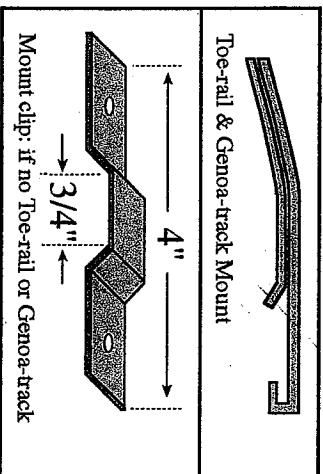

4-STEP LADDER

5-STEP LADDER

6-STEP LADDER

MOUNTING HARDWARE OPTIONS

Hull Mount:
Pad Eyes & hardware

Toe-rail & Genoa-track Mount:
Toe-rail & Genoa-track hardware
(Size determined by specs provided)

*NOTE: Alterations to accommodate
large rub rails or hull offset legs may
require an additional charge, firm quote
will be provided when dimensions as
indicated above are provided.

Mount Clip shown with Teak Cap Rail