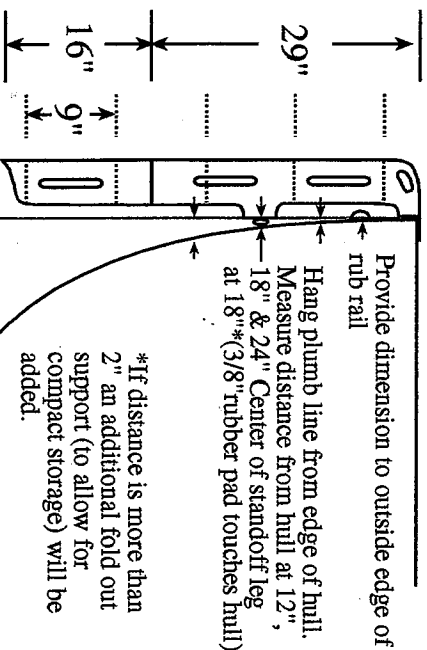

4-STEP LADDER

5-STEP LADDER

6-STEP LADDER

MOUNTING HARDWARE OPTIONS

Hull Mount:
Pad Eyes & hardware

Toe-rail & Genoa-track Mount:
Toe-rail & Genoa-track hardware
(Size determined by specs provided)

*NOTE: Alterations to accommodate
large rub rails or hull offset legs may
require an additional charge, firm quote
will be provided when dimensions as
indicated above are provided.

Mount Clip shown with Teak Cap Rail