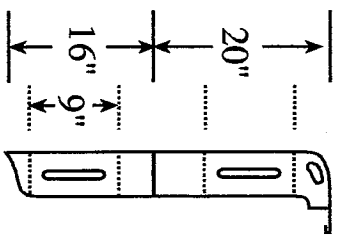

4-STEP LADDER

5-STEP LADDER

6-STEP LADDER

MOUNTING HARDWARE OPTIONS

Hull Mount:
Pad Eyes & hardware

Toe-rail & Genoa-track Mount:
Toe-rail & Genoa-track hardware
(Size determined by specs provided)

*NOTE: Alterations to accommodate
large rub rails or hull offset legs may
require an additional charge, firm quote
will be provided when dimensions as
indicated above are provided.

Mount Clip shown with Teak Cap Rail