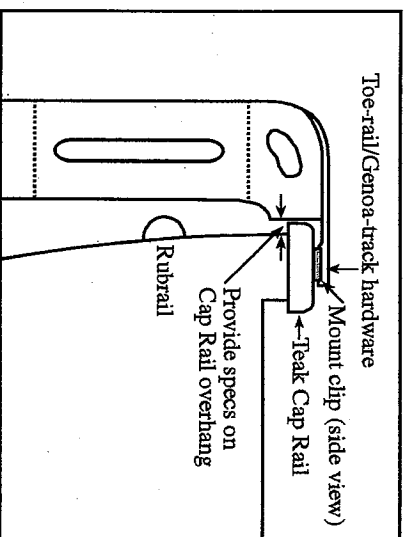

4-STEP LADDER

5-STEP LADDER

6-STEP LADDER

MOUNTING HARDWARE OPTIONS

Hull Mount:
Pad Eyes & hardware

Toe-rail & Genoa-track Mount:
Toe-rail & Genoa-track hardware
(Size determined by specs provided)

*NOTE: Alterations to accommodate
large rub rails or hull offset legs may
require an additional charge, firm quote
will be provided when dimensions as
indicated above are provided.

Mount Clip shown with Teak Cap Rail